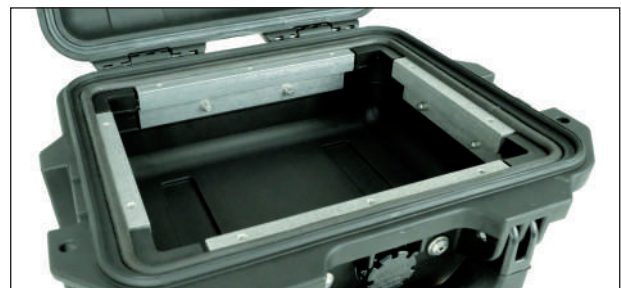

+ BEZEL KITS

Many Peli™ Storm cases can be adapted for use with electronic interface panels by using a Bezel Kit. Pre-drilled holes and stainless steel screws make fabricating a custom case a fast and accurate proposition.