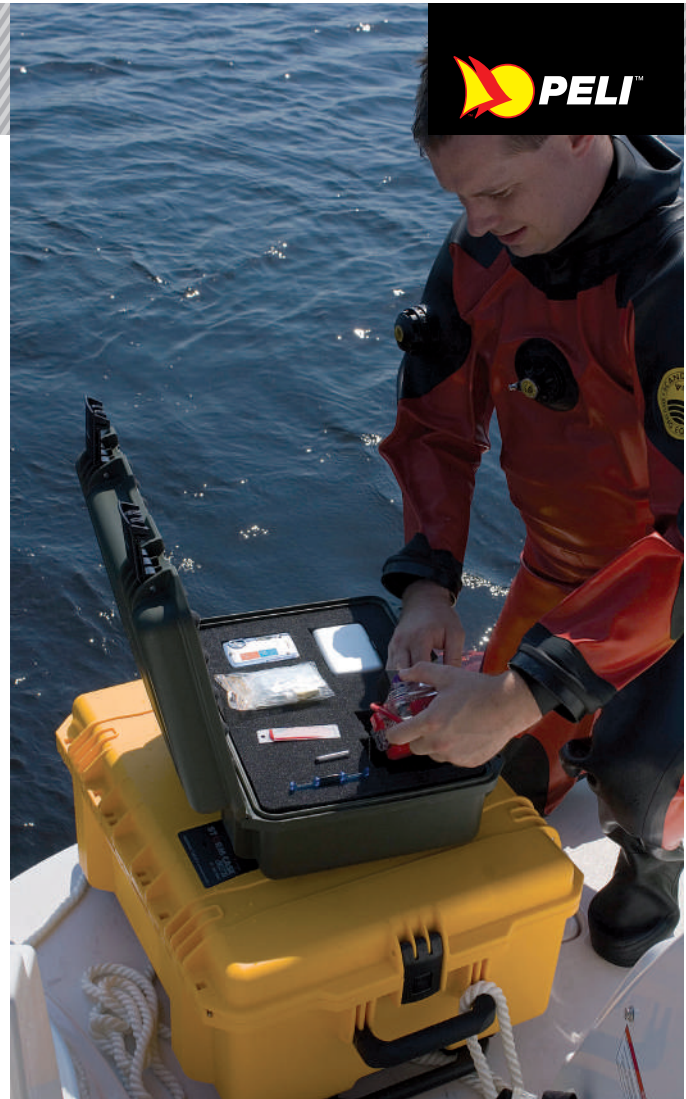

PELI STORM MEDIUM CASES

iM2300 STORM CASE Similarly sized Peli Case: 1500

INTERNAL DIMS:
43.2 x 29.7 x 15.7 cm
(17.00" x 11.70" x 6.20")

EXTERNAL DIMS:
46.2 x 34 x 17 cm
(18.20" x 13.40" x 6.70")

LID/BOTTOM DEPTH:
5.1 cm / 10.7 cm (2.00" / 4.20")

WEIGHT:
3.22 kg (7.1 lbs.) WITH FOAM
2.68 kg (5.9 lbs.) NO FOAM